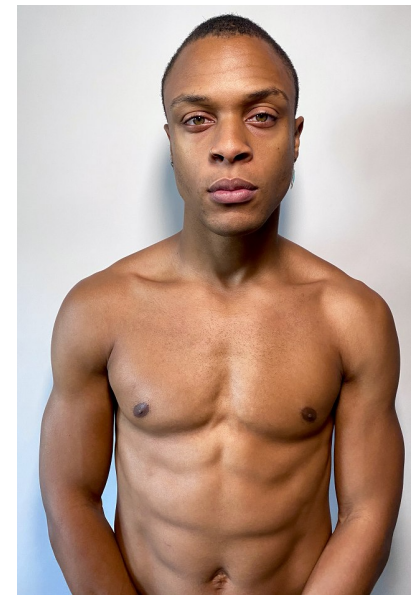

JOE MUSIEL

HEIGHT 5'7.5" CHEST 36.5" WAIST 30" INSEAM 32" COLLAR 15"
SUIT 36.5" SHOE 9.5 US HAIR BROWN EYES GREEN

Image: The FSTATE

+1(469)348 8833 | Culture@thefstatemag.com